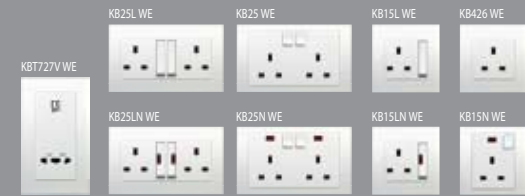

Socket Outlets 入牆插座

KB426 WE	13A 1 Gang Socket	13A單位連保護門插座
KB15 WE	13A 1 Gang Switched Socket	13A單位連保護門有掣插座
KB15N WE	13A 1 Gang Switched Socket with Neon	13A單位連保護門有燈有掣插座
KB15L WE	13A 1 Gang Switched Socket (Large Dolly)	13A單位連保護門有掣插座 (大按板)
KB15LN WE	13A 1 Gang Switched Socket with Neon (Large Dolly)	13A單位連保護門有燈有掣插座 (大按板)
KB15LDN WE	13A 1 Gang Double Pole Switched Socket (Large Dolly) with Neon	13A單位插座連雙極有燈開關掣 (大按板)
KBT426 WE	13A Twin Gang Socket	13A兩位連保護門插座
KB25 WE	13A Twin Gang Switched Socket	13A兩位連保護門有掣插座
KB25N WE	13A Twin Gang Switched Socket with Neon	13A兩位連保護門有燈有掣插座
KB25L WE	13A Twin Gang Switched Socket (Large Dolly)	13A兩位連保護門有掣插座 (大按板)
KB25LN WE	13A Twin Gang Switched Socket with Neon (Large Dolly)	13A兩位連保護門有燈有掣插座 (大按板)
KB25LDN WE	13A Twin Gang Double Pole Switched Socket (Large Dolly) with Neon	13A兩位插座連雙極有燈開關掣 (大按板)
KB727V WE	115/240V Shaver Unit	115 / 240V 鬚刨插座

Telecommunication Accessories 通訊電器配件

KB31TS WE	1 Gang RJ11 4 Pin Telephone Outlet with Shutter	單位RJ11四線電話插座備防塵活門
KB32TS WE	2 Gang RJ11 4 Pin Telephone Outlet with Shutter	兩位RJ11四線電話插座備防塵活門
KB31TV WE	1 Gang TV Socket Outlet	單位電視天線插座
KB32TV WE	2 Gang TV Socket Outlet	兩位電視天線插座
KB32TVFM WE	2 Gang TV and FM Outlet	兩位電視收音機天線插座
KB31RJ6 WE	1 Gang Data Outlet CAT 6 with Shutter	單位6類數據插座備防塵活門
KB32RJ6 WE	2 Gang Data Outlet CAT 6 with Shutter	兩位6類數據插座備防塵活門

Flush Plates 掣面

KB30 WE	1 Gang Blank Plate	單位空白面板
KBT30 WE	2 Gang Blank Plate	兩位空白面板